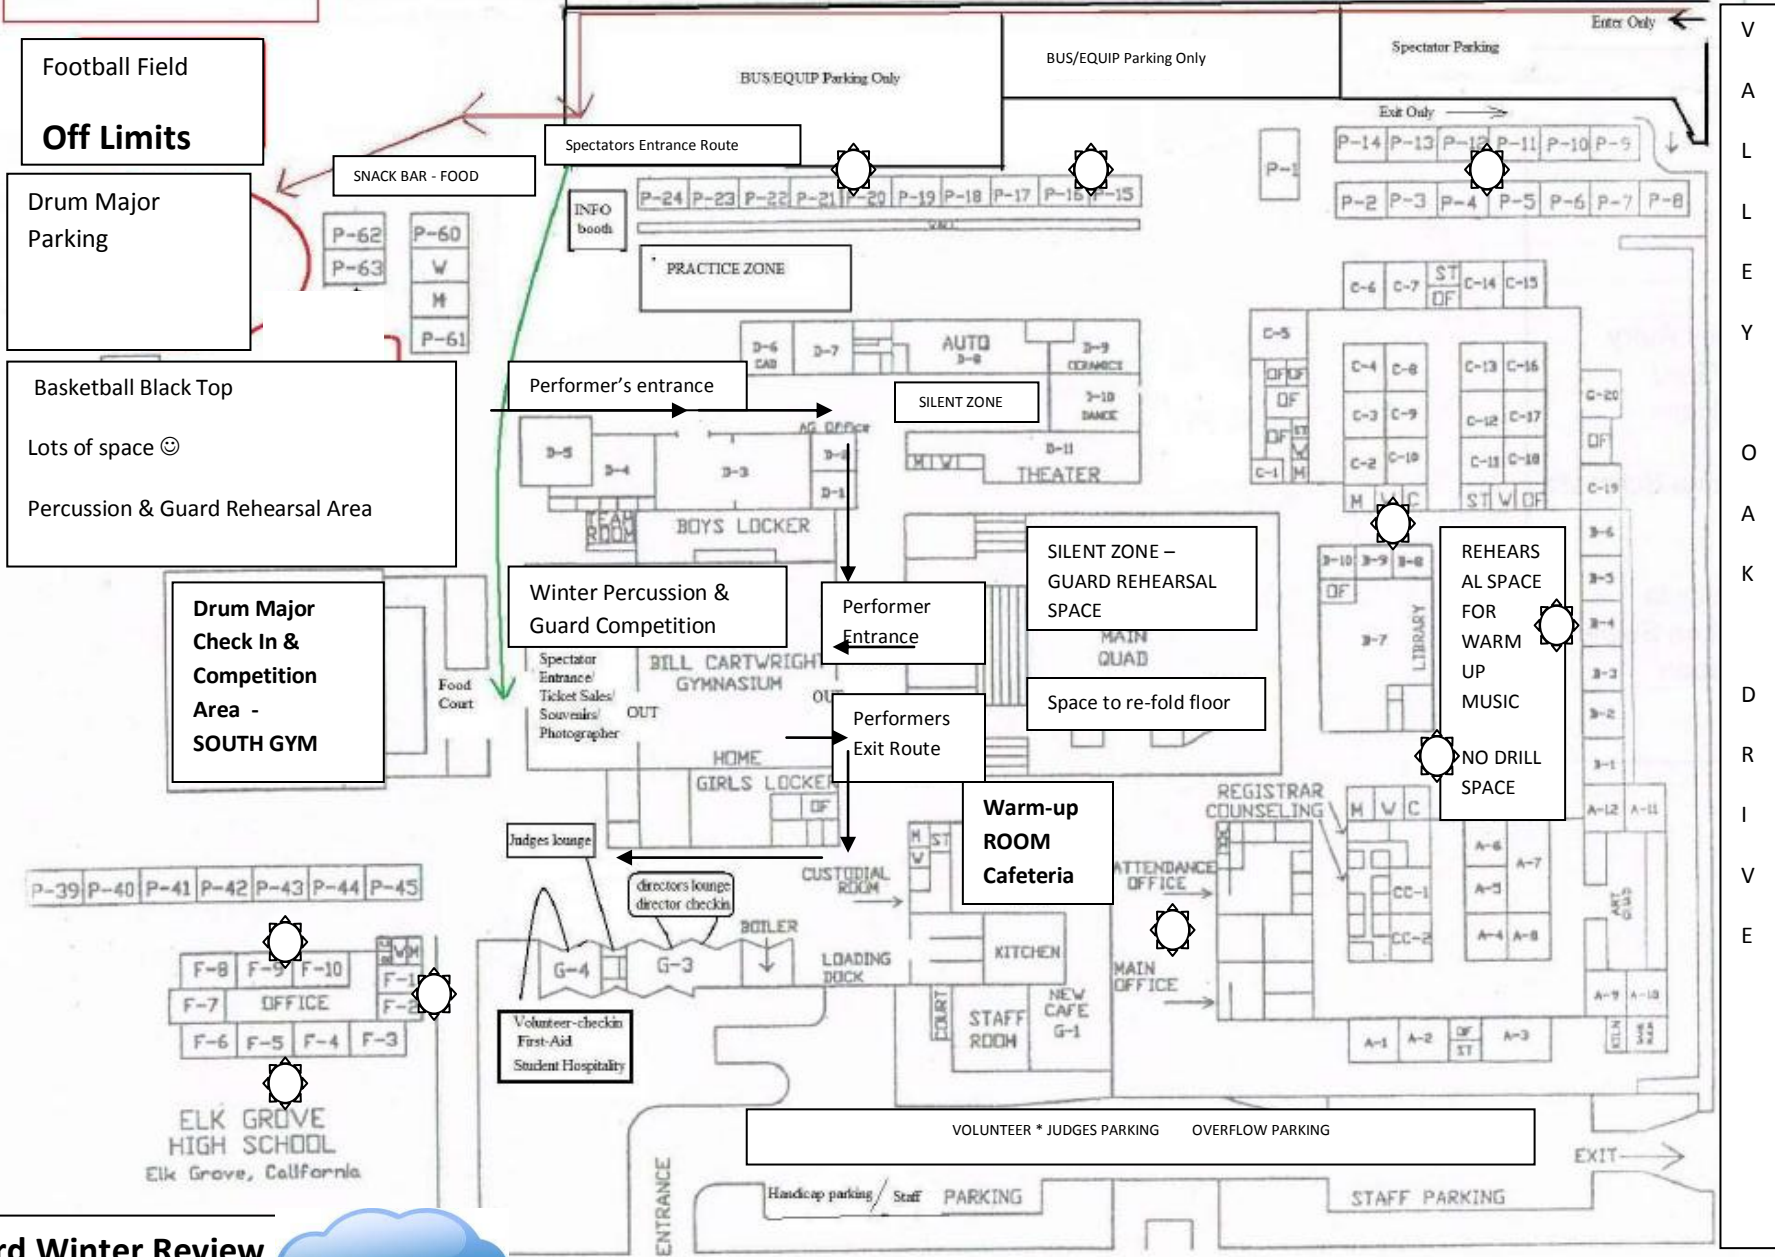

Elk Grove High School Map Layout –RAIN PLAN

Due to high percentage of rain, we moved the Drum Major in our South Gym and the Percussion & Guard warm up to the cafeteria.

 = Warm up spaces with over-hangs that are not silent zones

FOOTBALL STADIUM

Football Field
Off Limits

Drum Major Parking

Basketball Black Top
Lots of space ☺
Percussion & Guard Rehearsal Area

Drum Major Check In & Competition Area - SOUTH GYM

RACQUETBALL COURT
GUARD & DRUM MAJOR REHEARSAL SPACE ONLY

BASEBALL FIELDS

TENNIS COURTS – REHEARSAL SPACE FOR Percussion & Guards

Spectator Parking

EGHS Herd Winter Review RAIN PLAN SCHOOL MAP LAYOUT

ELK GROVE – FLORIN ROAD

V
A
L
L
E
Y
O
A
K
D
R
I
V
E